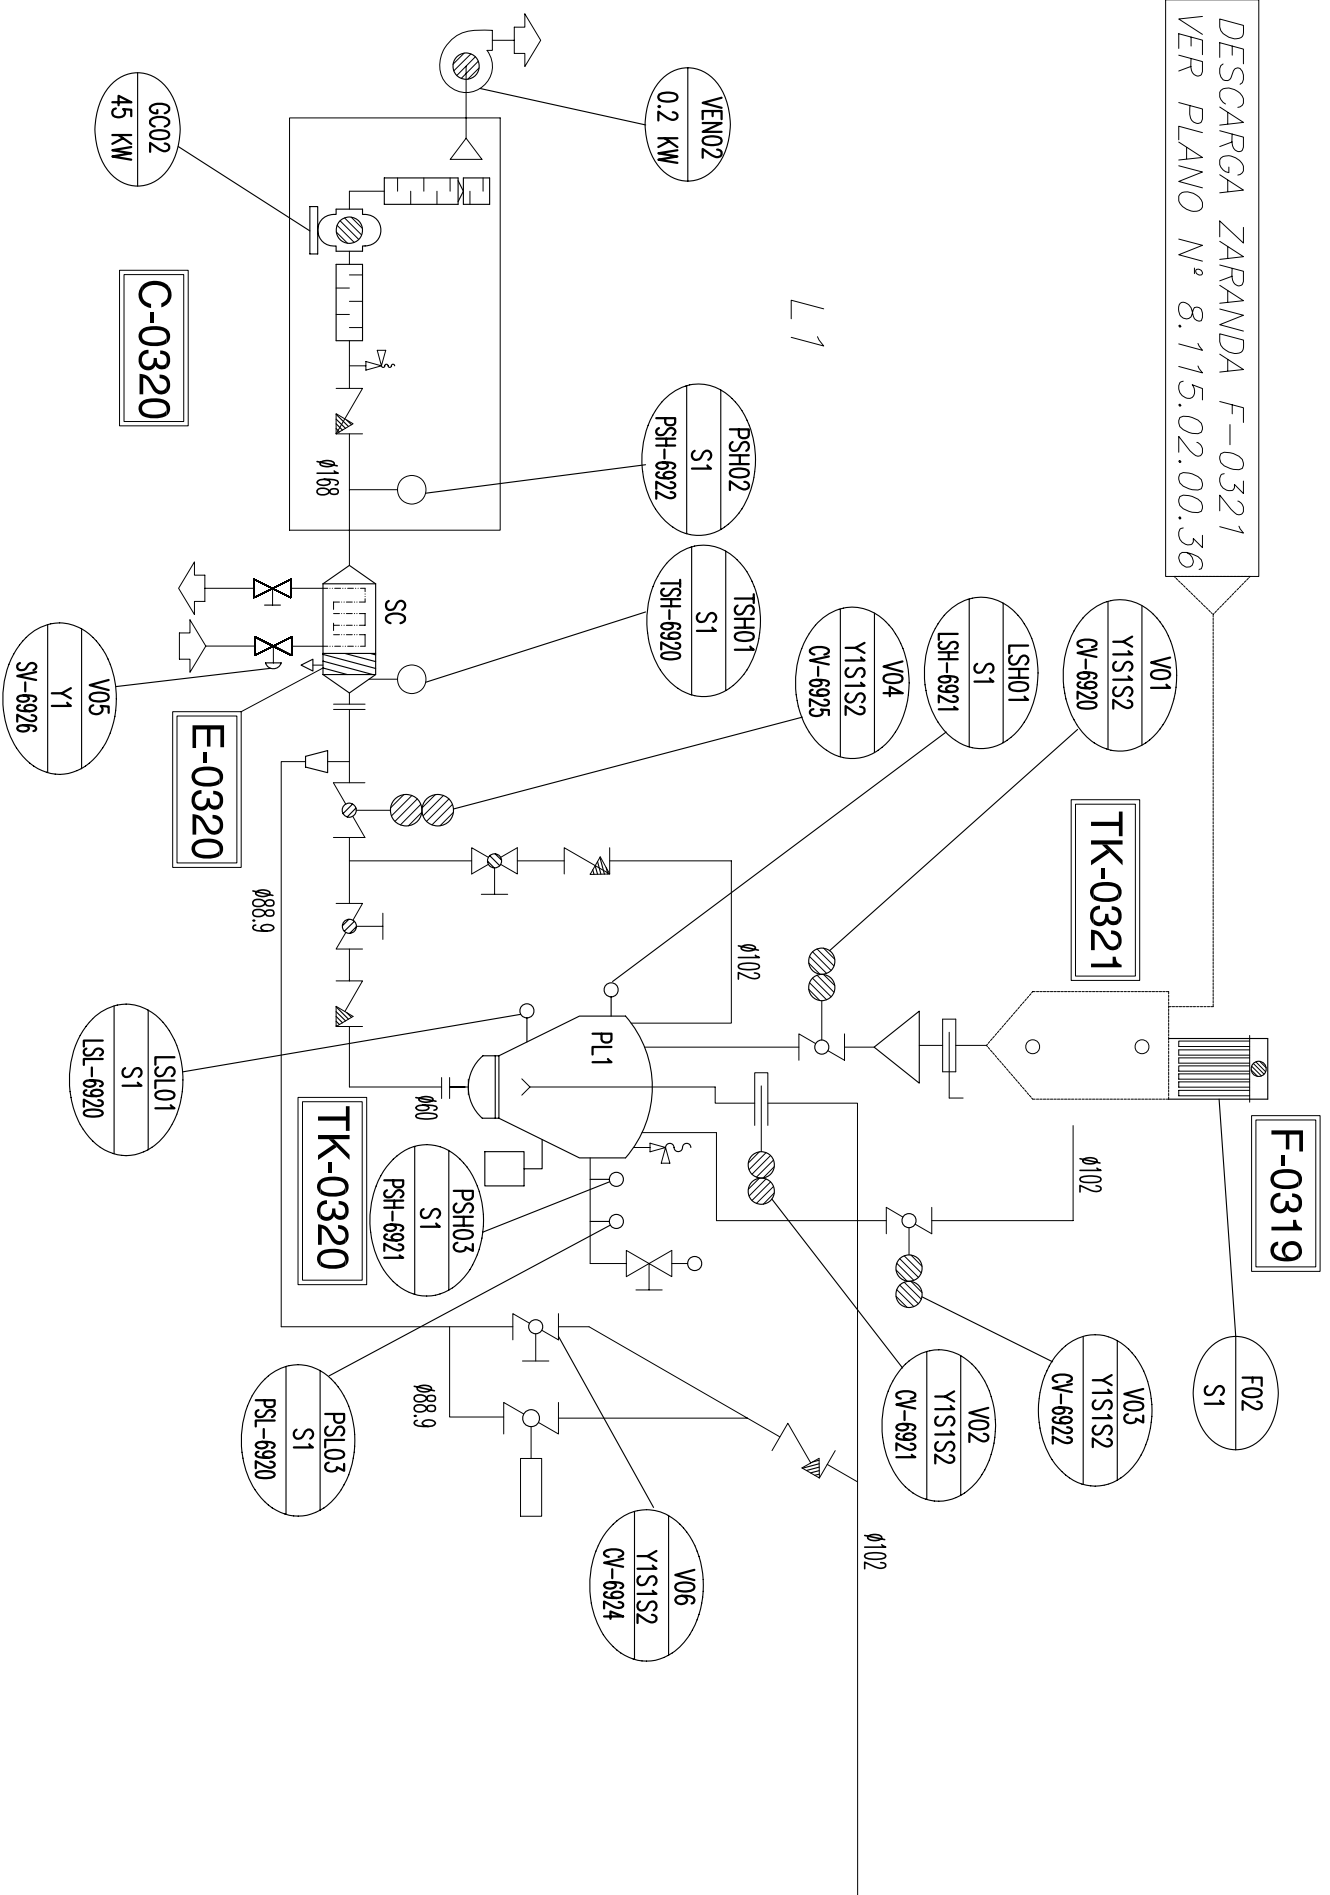

DESCARGA ZARANDA F-0321  
VER PLANO N° 8.115.02.00.36

GCC02  
45 KW  
C-0320

VEN02  
0.2 KW

PSH02  
S1  
PSH-6922

TSH01  
S1  
TSH-6920

L 1

V01  
Y1S1S2  
CV-6920

TK-0321

V04  
Y1S1S2  
CV-6925

LSH01  
S1  
LSH-6921

V05  
Y1  
SV-6926

E-0320

LSL01  
S1  
LSL-6920

TK-0320

PSH03  
S1  
PSH-6921

PSL03  
S1  
PSL-6920

F-0319

F02  
S1

V03  
Y1S1S2  
CV-6922

V02  
Y1S1S2  
CV-6921

V06  
Y1S1S2  
CV-6924