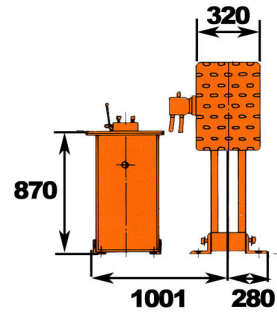

'ROCK BOSS' TRACKSIDE CAR SHAKEOUTS

PROFIT THROUGH PERFORMANCE

www.hewittrobins.co.uk

TRACKSIDE CAR SHAKEOUTS

MODEL THRD - Retractable Base for Added Clearance

6.4mm Stroke; 2000RPM; 1,270 Kg net wgt.: 1450 Kg ship Wgt

Locate to maintain 900 mm maximum from base line to bottom sill of highest hopper car (fully loaded)

MODEL THFB - Fixed base Model

6.4mm Stroke; 2000RPM; 1,225 Kg net wgt.: 13,15 Kg ship Wgt

OPERATIONAL ADVANTAGES