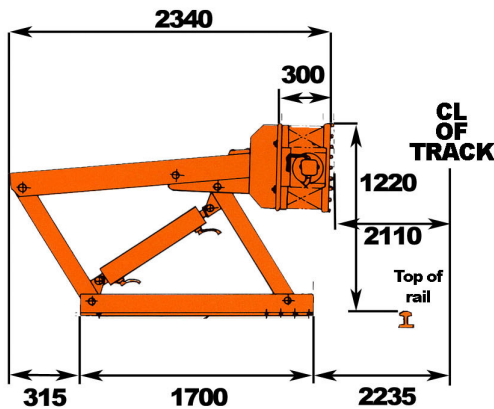

'ROCK BOSS' TRACKSIDE CAR SHAKEOUTS

PROFIT THROUGH PERFORMANCE

www.hewittrobins.co.uk

TRACKSIDE CAR SHAKEOUTS

MODEL THRD - Retractable Base for Added Clearance

6.4mm Stroke; 2000RPM; 1,270 Kg net wgt.: 1450 Kg ship Wgt

Locate to maintain 900 mm maximum from base line to bottom sill of highest hopper car (fully loaded)

MODEL THFB - Fixed base Model

6.4mm Stroke; 2000RPM; 1,225 Kg net wgt.: 13,15 Kg ship Wgt

OPERATIONAL ADVANTAGES