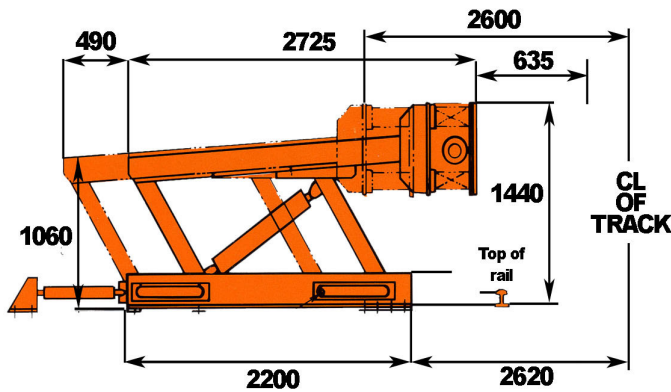

'ROCK BOSS' TRACKSIDE CAR SHAKEOUTS

PROFIT THROUGH PERFORMANCE

www.hewittrobins.co.uk

TRACKSIDE CAR SHAKEOUTS

MODEL THRD - Retractable Base for Added Clearance

6.4mm Stroke; 2000RPM; 1,270 Kg net wgt.: 1450 Kg ship Wgt

Locate to maintain 900 mm maximum from base line to bottom sill of highest hopper car (fully loaded)

MODEL THFB - Fixed base Model

6.4mm Stroke; 2000RPM; 1,225 Kg net wgt.: 13,15 Kg ship Wgt

OPERATIONAL ADVANTAGES