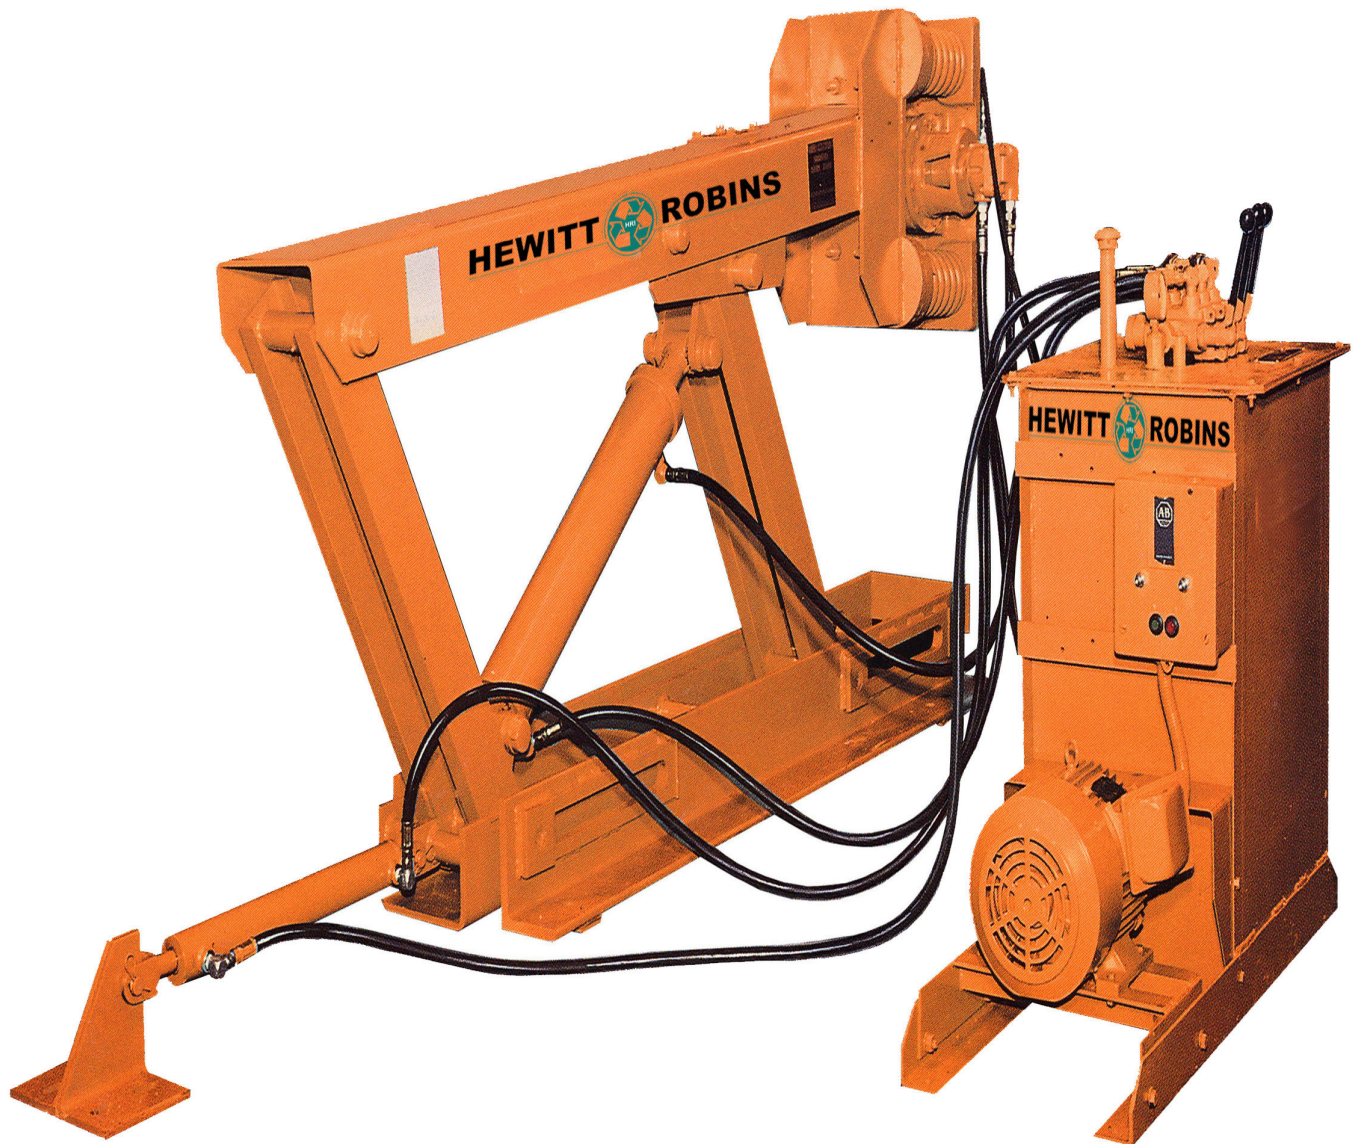

'ROCK BOSS' TRACKSIDE CAR SHAKEOUTS

PROFIT THROUGH PERFORMANCE

www.hewittrobins.co.uk

TRACKSIDE CAR SHAKEOUTS

MODEL THRD - Retractable Base for Added Clearance

6.4mm Stroke; 2000RPM; 1,270 Kg net wgt.: 1450 Kg ship Wgt

Locate to maintain 900 mm maximum from base line to bottom sill of highest hopper car (fully loaded)

MODEL THFB - Fixed base Model

6.4mm Stroke; 2000RPM; 1,225 Kg net wgt.: 13,15 Kg ship Wgt

OPERATIONAL ADVANTAGES

- * Faster positioning against the car (50 Seconds or less after car is spotted).
- * One standard unit unloads both hopper and covered hopper cars.
- * Transmits more vibration energy to the car for faster unloading.
- * Uses Hydraulic power > No belts to loosen or break.

SAFETY FEATURES

- * No overhead cranes.
- * No heavy weights hung on top or side of car.
- * No Manual labor required to attach the Hewitt-Robins TRACKSIDE shakeout. Simply push the control valve to position the vibrator.