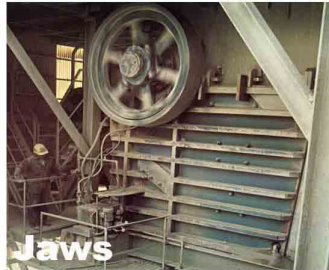

- * Faster positioning against the car (50 Seconds or less after car is spotted).
- * One standard unit unloads both hopper and covered hopper cars.
- * Transmits more vibration energy to the car for faster unloading.
- * Uses Hydraulic power > No belts to loosen or break.

SAFETY FEATURES

- * No overhead cranes.
- * No heavy weights hung on top or side of car.
- * No Manual labor required to attach the Hewitt-Robins TRACKSIDE shakeout. Simply push the control valve to position the vibrator.

SUGGESTED BASE

PROFIT THROUGH PERFORMANCE

THE 'ROCK BOSS' RANGE

Grizzly Feeders

Jaws

Mobile Jaw

Impactors

Cones

Container Plant

Screens

Pan Feeders

Mobile Cone

Mobile Screen

HEWITT ROBINS sets the standard...WORLDWIDE

Hewitt Robins is committed to the design, manufacture and support of a comprehensive range of high performance, high quality machines and plant to meet the toughest demands of the quarrying, mining, sand & gravel, demolition and foundry industries.