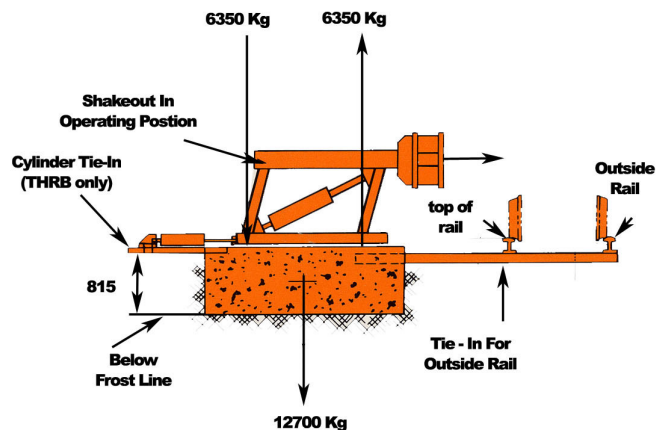

SUGGESTED BASE

PROFIT THROUGH PERFORMANCE