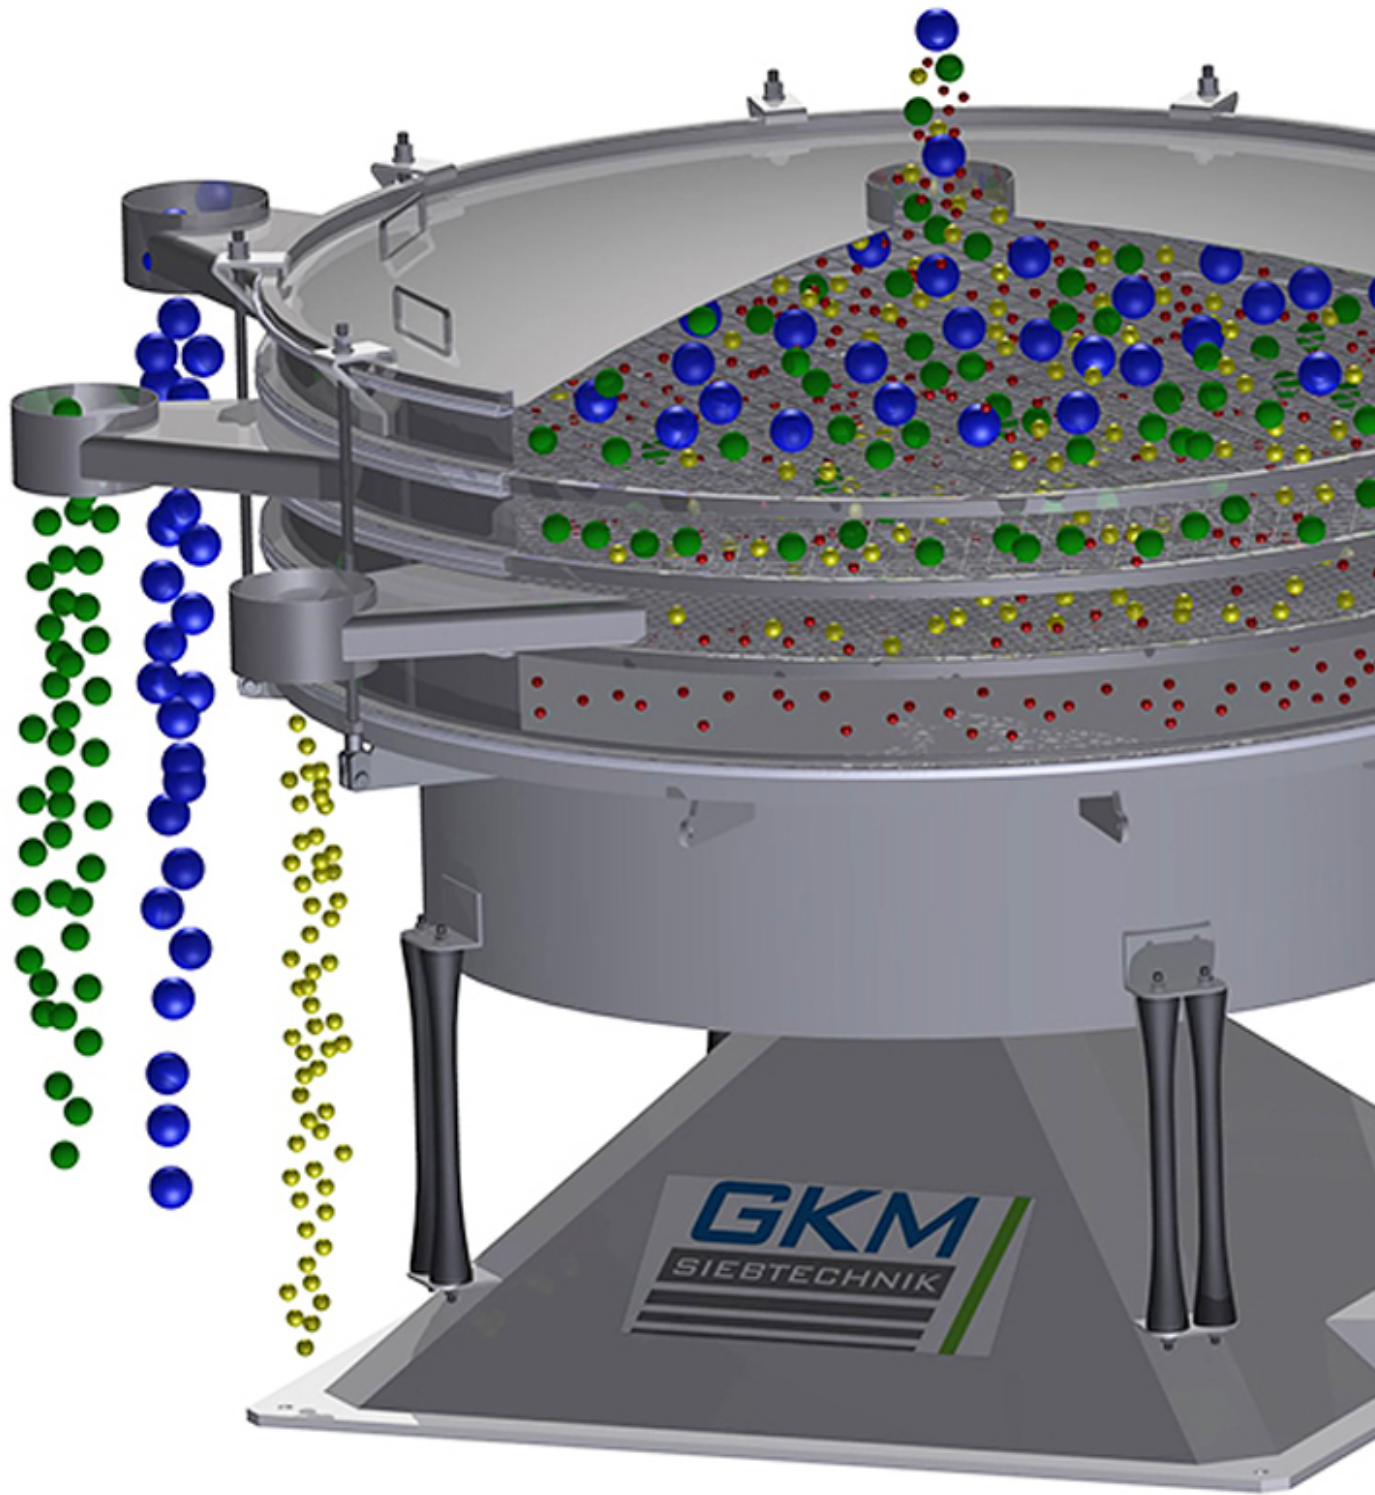

Personalmitteilungen

GKM Flat Deck Screener Provides Essential Nutrients to Cows

Bearbeitet von am 29. Jun. 2017

Bristol (PA), Vereinigte Staaten -

GKM Flat Deck Screener

Mineral supplements can be administered by three different methods to the ruminant's diet. Free choice, where the animal consumes the minerals from buckets or lick blocks near grazing areas, premixed feed where the minerals are mixed into the feed, or the method of choice, top dressing. Top dressing ensures a controlled dose of the minerals by adding the supplement to the feed immediately before consumption. It is similar to humans salting their food before a meal. This ensures controlled dosing of the minerals and eliminates the problem

of small mineral particles falling to the bottom of the feed, which often occurs in the premixed feed. Having trouble maintaining consistent particle size of its mineral formulas, an international animal mineral supplement manufacturer contacted Kemutec for a solution. They needed a method to separate oversize particles from the supplement while reducing fines (dust) from the product. This was especially important because the dust often causes a gumming issue for the ruminants and impedes the digestion process.

GKM Flat Deck Screening action separates the oversize particles on the top two decks, ideal particles to the third deck and fines to bottom deck

Kemutec provided a solution with a 4-deck GKM Ultimate Tumbler Screener. The GKM Ultimate Tumbler Screener provided controlled screening, multi-deck classification, and dedusting of the mineral supplement. It is particularly suitable